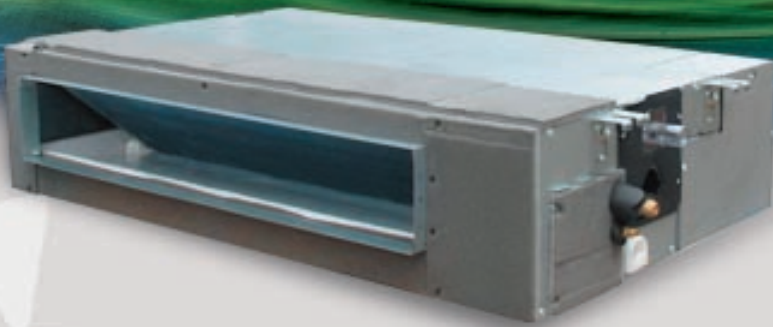

Platonic Hideaway Unit

P[®]
Platonic

Platonic Hideaway Unit

Features

- Easy maintenance for fan motor
- New position for room temperature sensor
- Build-in drain water pump as a optional
- Four speed fan motor (Hi-speed as a optional)
- E-box can be installed within a maximum distance of 1 meter away from the main body