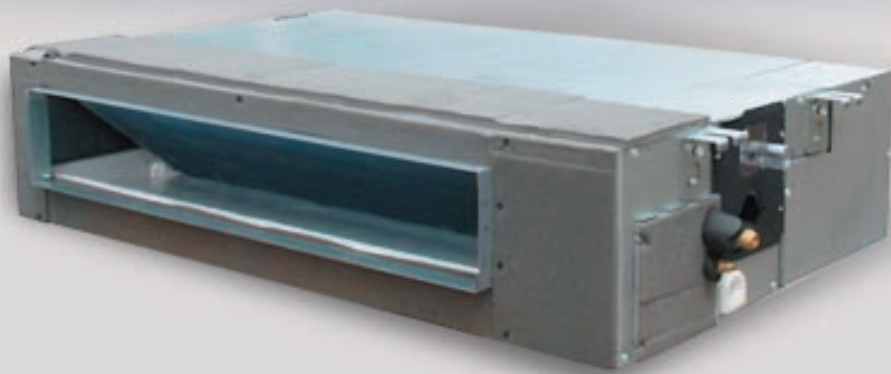

Platonic Hideaway Unit

P[®]
Platonic

Platonic Hideaway Unit

Features

- Easy maintenance for fan motor
- New position for room temperature sensor
- Build-in drain water pump as a optional
- Four speed fan motor (Hi-speed as a optional)
- E-box can be installed within a maximum distance of 1 meter away from the main body